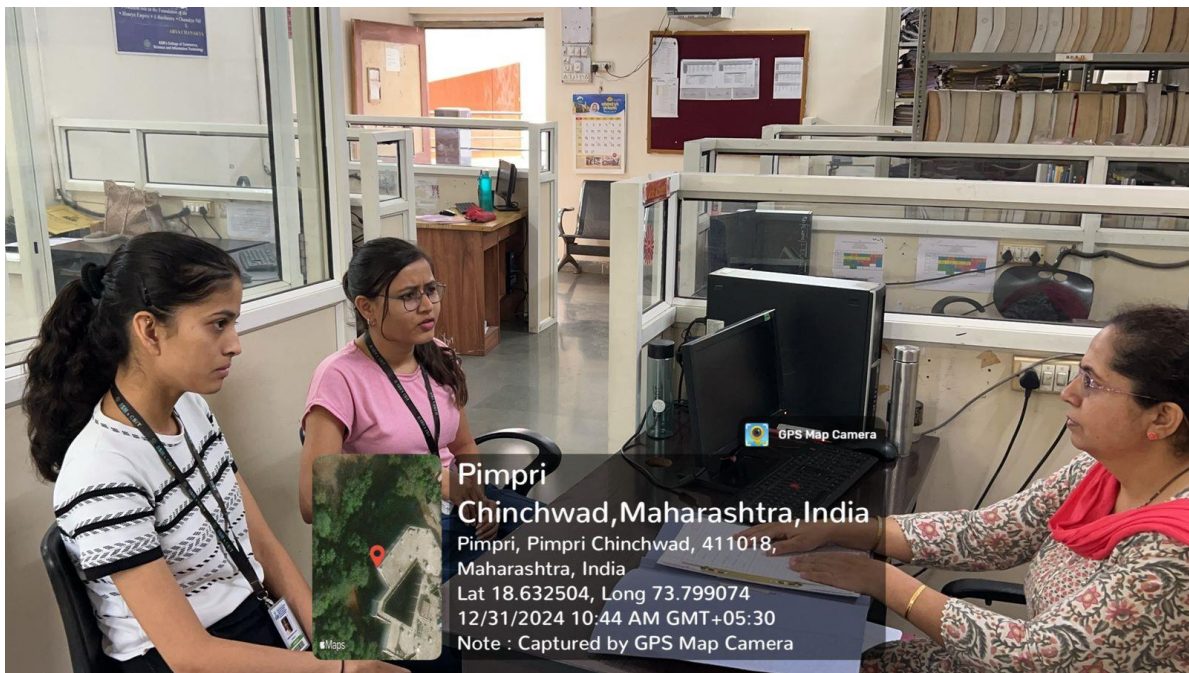

Student counselling cell