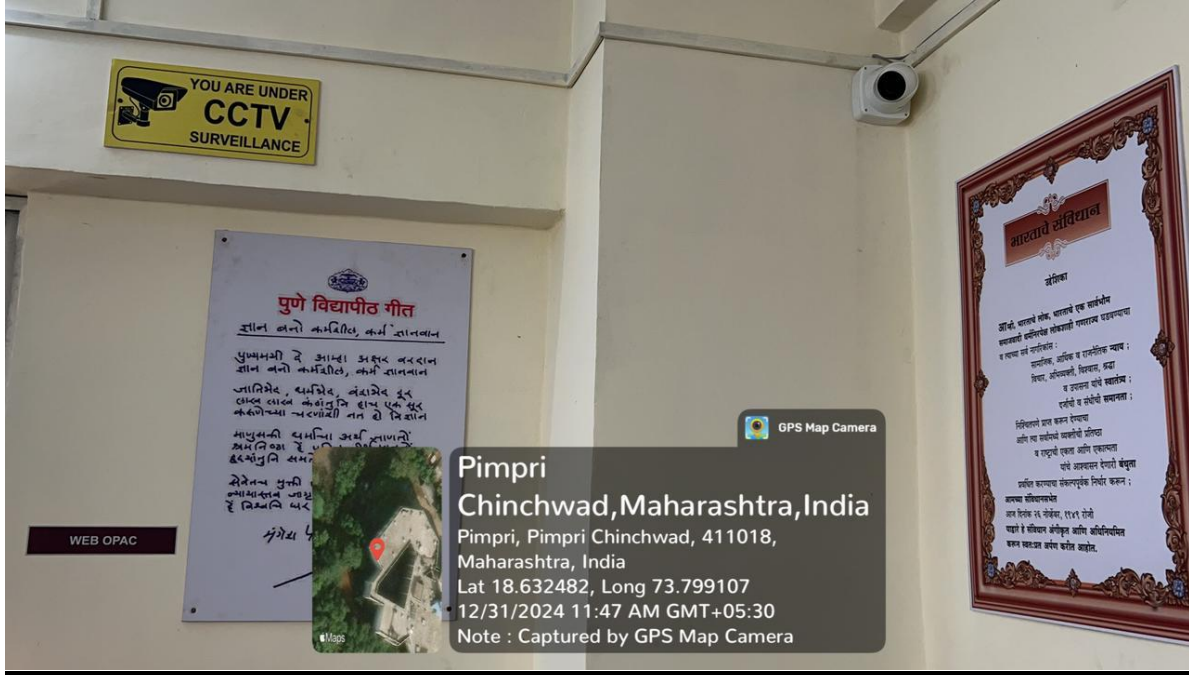

7.1 - Institutional Values and Social Responsibilities

❖ Facilities provided for women

- The campus is secured under full-time CCTV surveillance and security guards work round the clock to ensure the safety of people and property on campus.

CCTV Cameras in different Floor

Savit

Principal

College of Commerce, Science & Information Technology
S. No. 29/1+2A, Pune-Mumbai Highway
Pimpri, Pune - 411 018.

CCTV Cameras in different Floor

Salit

Principal