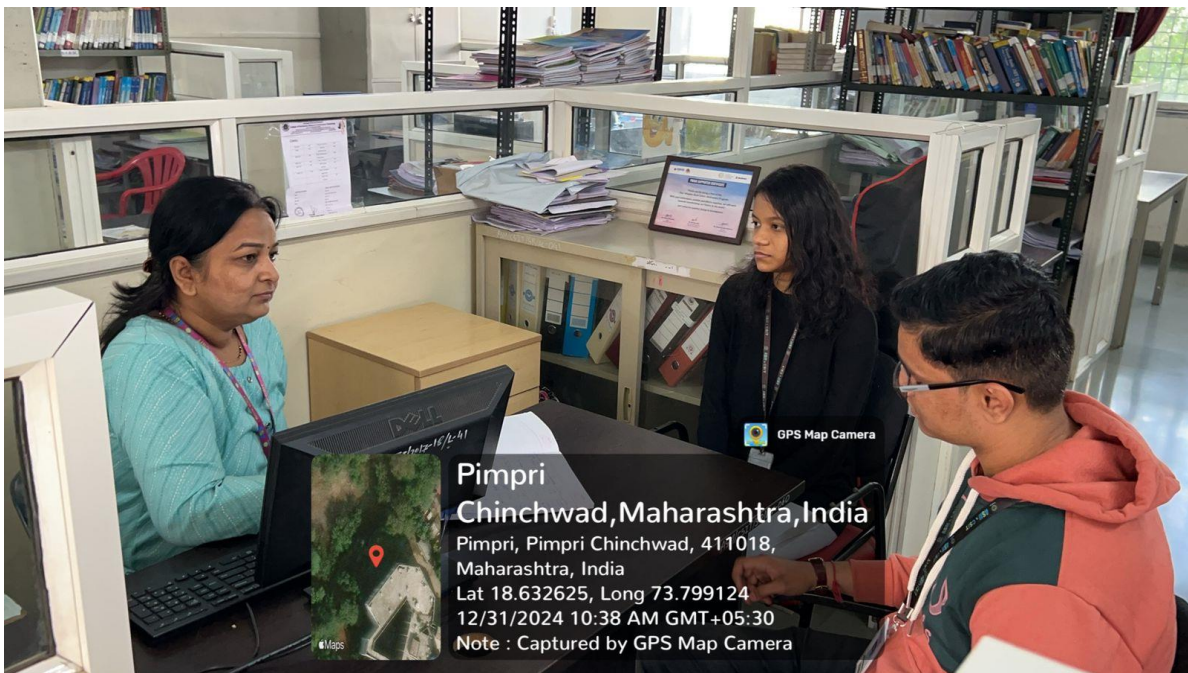

Student counselling cell

Salit

Principal

College of Commerce, Science & Information Technology
 S. No. 29/1+2A, Pune-Mumbai Highway
 Pimpri, Pune - 411 018.

Student counselling cell

Student counselling cell